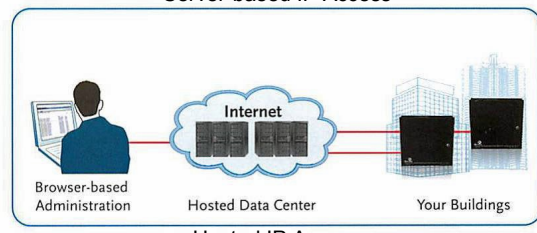

ACCESS CONTROL SYSTEMS

Network Panels with Hosted or On-site Administration

ABOUT CVSI

Our Company

Carolina Video Security, Inc (CVSI) provides, installs and maintains commercial and industrial physical security systems including advanced surveillance, intrusion and access control. CVSI also develops specialized law enforcement solutions for interview recording, video arraignment and in-field forensic video capture. We solve challenging design, environmental and networking requirements and employ the most advanced -- proven and reliable -- technologies to help protect your employees, facilities and operations. We are experts in IP networking, wireless communications, information and physical security technology. Our staff has years of experience in video technology and wireless communications.

Our Solutions

- Commercial and Industrial Video Surveillance
- Access Control
- Intrusion Detection and Burglar Alarm Systems
- Video Conferencing Systems
- Interview Recording Systems
- Wireless Infrastructure
- Security Power Systems / Solar
- Mass Notification Systems

Our Services

- Physical Site Security Consulting
- System Planning, Design and Implementation Professional Services
- 24/7 Alarm and System Monitoring

CONTACT CVSI

Carolina Video Security, Inc.

4425 Beryl Rd
Raleigh, NC 27606

(919) 838-4960 Office
(919) 882-8947 Fax

www.carolinavideosecurity.com
info@carolinavideosecurity.com

LICENSE # 27375-SP-LV

1983-CSA
BPN 006201P3