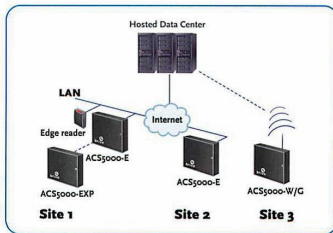

ACCESS CONTROL SYSTEMS

Network Panels with Hosted or On-site Administration

ABOUT CVSI

Our Company

Carolina Video Security, Inc (CVSI) provides, installs and maintains commercial and industrial physical security systems including advanced surveillance, intrusion and access control. CVSI also develops specialized law enforcement solutions for interview recording, video arraignment and in-field forensic video capture. We solve challenging design, environmental and networking requirements and employ the most advanced -- proven and reliable -- technologies to help protect your employees, facilities and operations. We are experts in IP networking, wireless communications, information and physical security technology. Our staff has years of experience in video technology and wireless communications.

Our Solutions

- Commercial and Industrial Video Surveillance
- Access Control
- Intrusion Detection and Burglar Alarm Systems
- Video Conferencing Systems
- Interview Recording Systems
- Wireless Infrastructure
- Security Power Systems / Solar
- Mass Notification Systems

Our Services

- Physical Site Security Consulting
- System Planning, Design and Implementation Professional Services
- 24/7 Alarm and System Monitoring

CONTACT CVSI

Carolina Video Security, Inc.

4425 Beryl Rd
Raleigh, NC 27606

(919) 838-4960 Office
(919) 882-8947 Fax

www.carolinavideosecurity.com
info@carolinavideosecurity.com