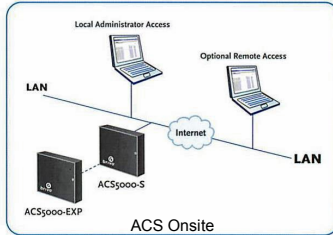

ACCESS CONTROL SYSTEMS

Network Panels with Hosted or On-site Administration

ABOUT CVSI

Our Company

Carolina Video Security, Inc (CVSI) provides, installs and maintains commercial and industrial physical security systems including advanced surveillance, intrusion and access control. CVSI also develops specialized law enforcement solutions for interview recording, video arraignment and in-field forensic video capture. We solve challenging design, environmental and networking requirements and employ the most advanced -- proven and reliable -- technologies to help protect your employees, facilities and operations. We are experts in IP networking, wireless communications, information and physical security technology. Our staff has years of experience in video technology and wireless communications.

Our Solutions

- Commercial and Industrial Video Surveillance
- Access Control
- Intrusion Detection and Burglar Alarm Systems
- Video Conferencing Systems
- Interview Recording Systems
- Wireless Infrastructure
- Security Power Systems / Solar
- Mass Notification Systems

Our Services

- Physical Site Security Consulting
- System Planning, Design and Implementation Professional Services
- 24/7 Alarm and System Monitoring

CONTACT CVSI

Carolina Video Security, Inc.

4425 Beryl Rd
Raleigh, NC 27606

(919) 838-4960 Office
(919) 882-8947 Fax

www.carolinavideosecurity.com
info@carolinavideosecurity.com