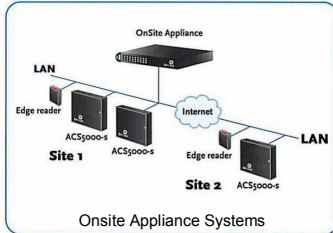

ACCESS CONTROL SYSTEMS

Network Panels with Hosted or On-site Administration

ABOUT CVSI

Our Company

Carolina Video Security, Inc (CVSI) provides, installs and maintains commercial and industrial physical security systems including advanced surveillance, intrusion and access control. CVSI also develops specialized law enforcement solutions for interview recording, video arraignment and in-field forensic video capture. We solve challenging design, environmental and networking requirements and employ the most advanced -- proven and reliable -- technologies to help protect your employees, facilities and operations. We are experts in IP networking, wireless communications, information and physical security technology. Our staff has years of experience in video technology and wireless communications.

Our Solutions

- Commercial and Industrial Video Surveillance
- Access Control
- Intrusion Detection and Burglar Alarm Systems
- Video Conferencing Systems
- Interview Recording Systems
- Wireless Infrastructure
- Security Power Systems / Solar
- Mass Notification Systems

Our Services

- Physical Site Security Consulting
- System Planning, Design and Implementation Professional Services
- 24/7 Alarm and System Monitoring

CONTACT CVSI

Carolina Video Security, Inc.

4425 Beryl Rd
Raleigh, NC 27606

(919) 838-4960 Office
(919) 882-8947 Fax

www.carolinavideosecurity.com
info@carolinavideosecurity.com